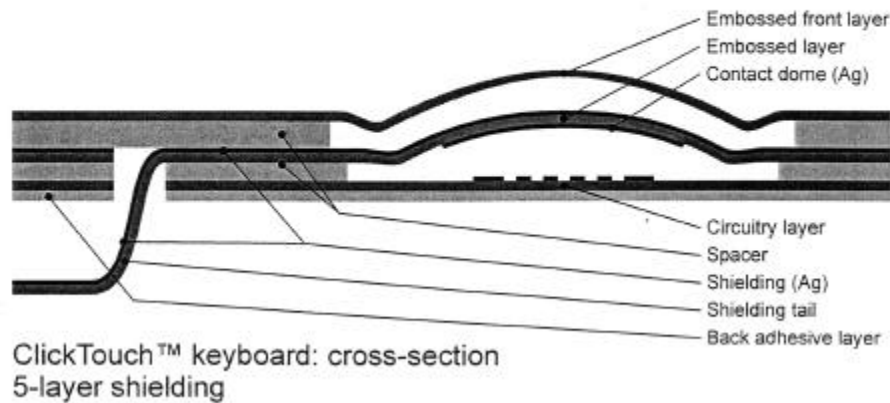

Shielding technology

Ver. 1.0

All our keyboards with membrane technology use Clicktouch 5-layer shielding. This technology has the best shielding (the complete surface of the front is covered by shielding). The 5 layer shielding has the best protection for ESD and other EM disturbances.