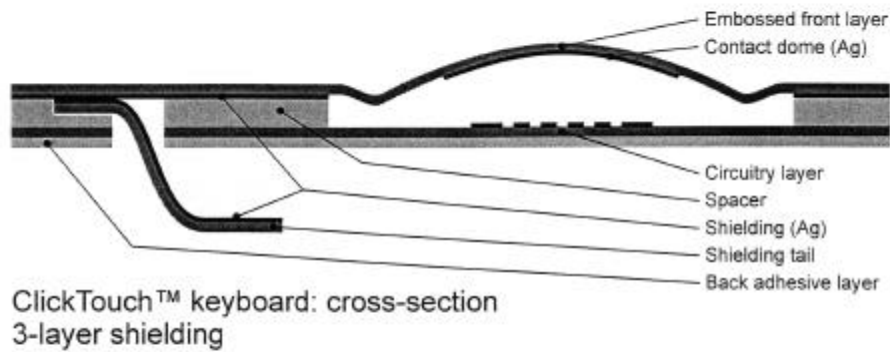

Shielding technology

Ver. 1.0

All our keyboards with membrane technology use Clicktouch 5-layer shielding. This technology has the best shielding (the complete surface of the front is covered by shielding). The 5 layer shielding has the best protection for ESD and other EM disturbances.