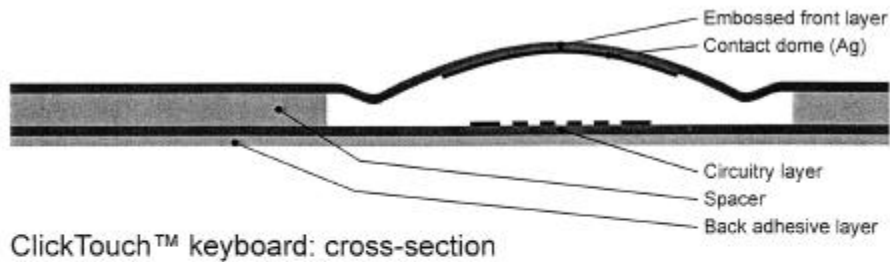

Shielding technology

Ver. 1.0

All our keyboards with membrane technology use Clicktouch 5-layer shielding. This technology has the best shielding (the complete surface of the front is covered by shielding). The 5 layer shielding has the best protection for ESD and other EM disturbances.