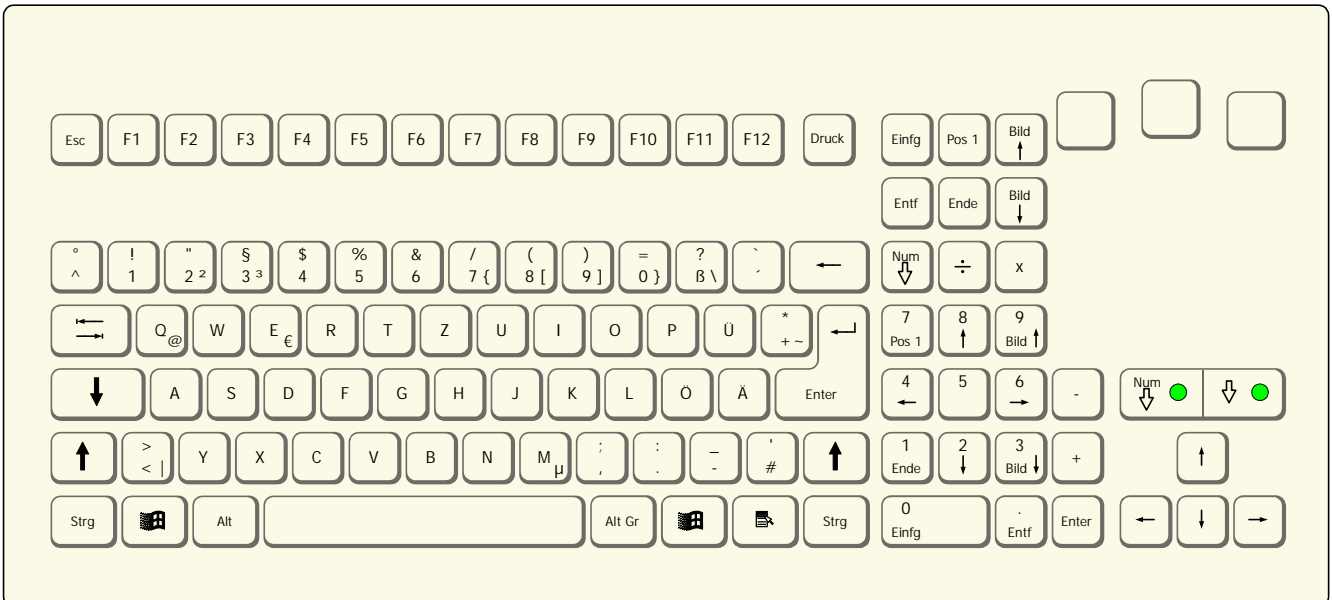

KBxx106x1 (US-Qwerty, international)

KBxx106x33 (French-Azerty)

KBxx106x34 (Spanish-Qwerty)

KBxx106x49 (German-Qwertzu)

KBM32xx (Handheld keyboard)

KBxx65xx (Operator keyboard)