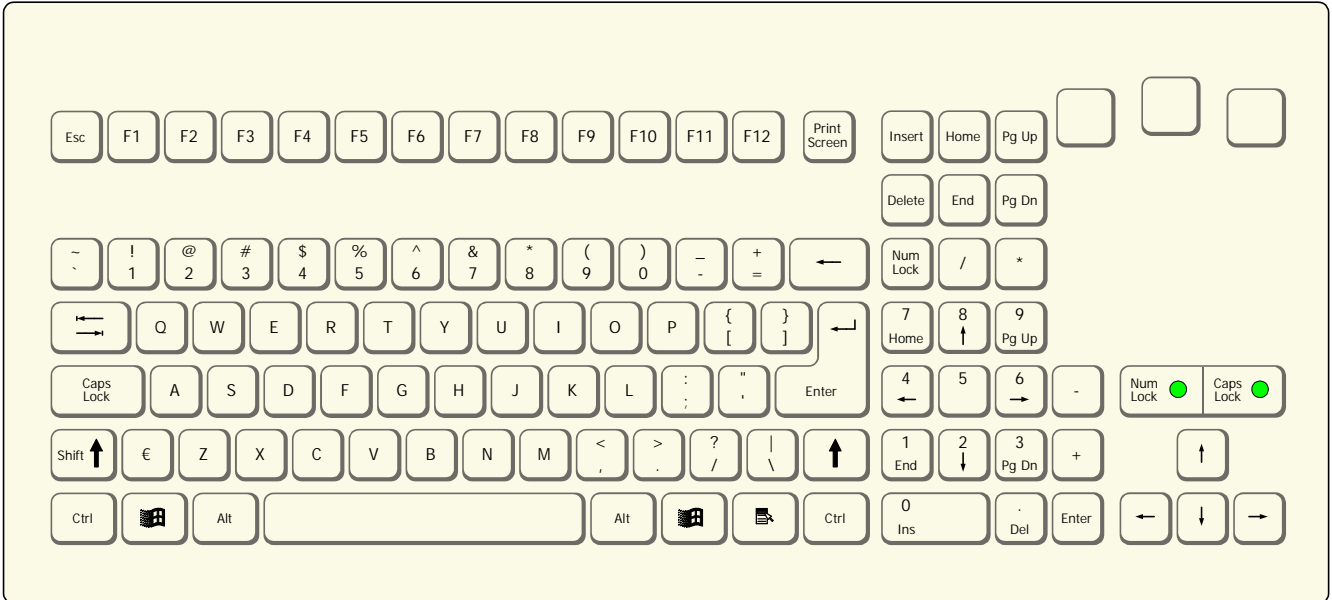

KBxx106x1 (US-Qwerty, international)

KBxx106x33 (French-Azerty)

KBxx106x34 (Spanish-Qwerty)

KBxx106x49 (German-Qwertzu)

KBM32xx (Handheld keyboard)

KBxx65xx (Operator keyboard)