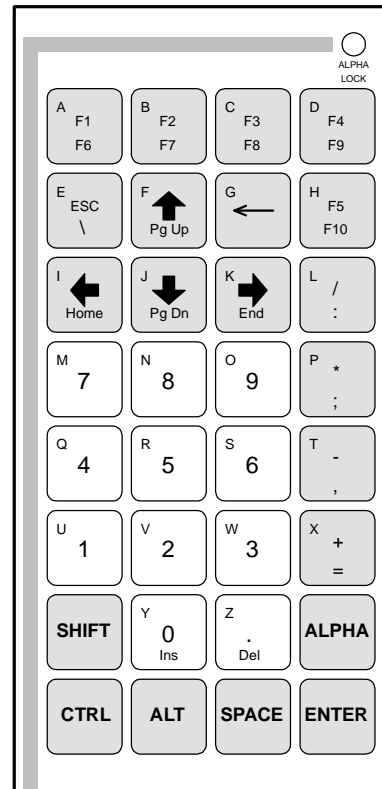

KBxx106x1 (US-Qwerty, international)

KBxx106x33 (French-Azerty)

KBxx106x34 (Spanish-Qwerty)

KBxx106x49 (German-Qwertzu)

KBM32xx (Handheld keyboard)

KBxx65xx (Operator keyboard)