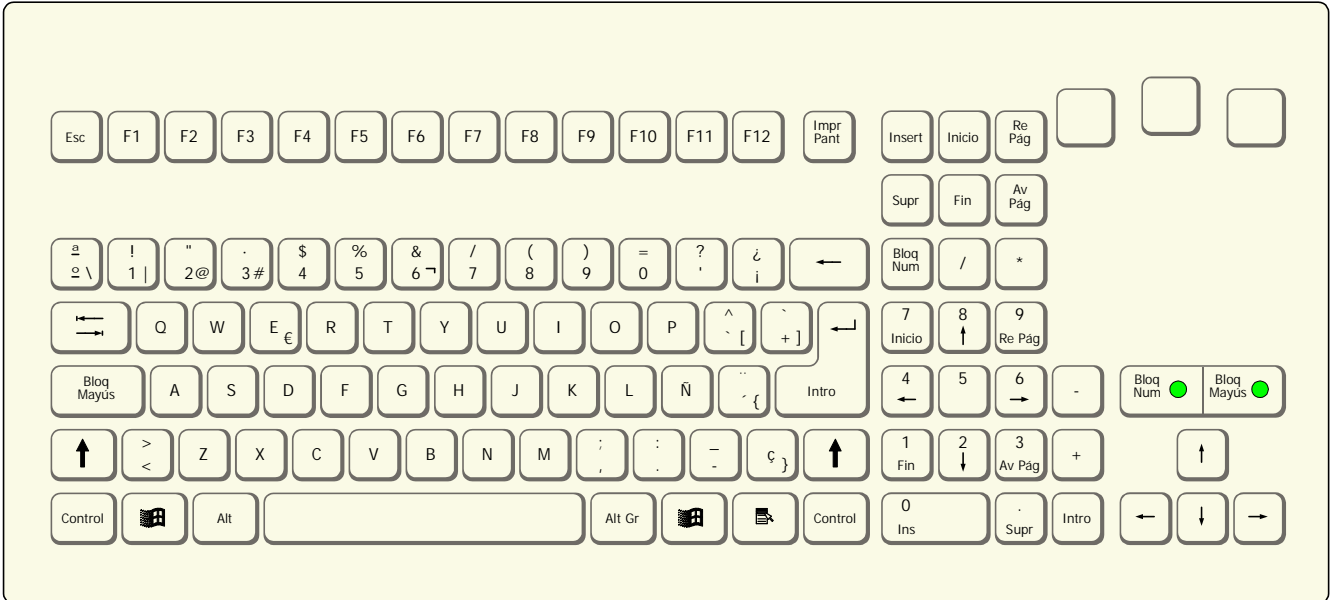

KBxx106x1 (US-Qwerty, international)

KBxx106x33 (French-Azerty)

KBxx106x34 (Spanish-Qwerty)

KBxx106x49 (German-Qwertzu)

KBM32xx (Handheld keyboard)

KBxx65xx (Operator keyboard)