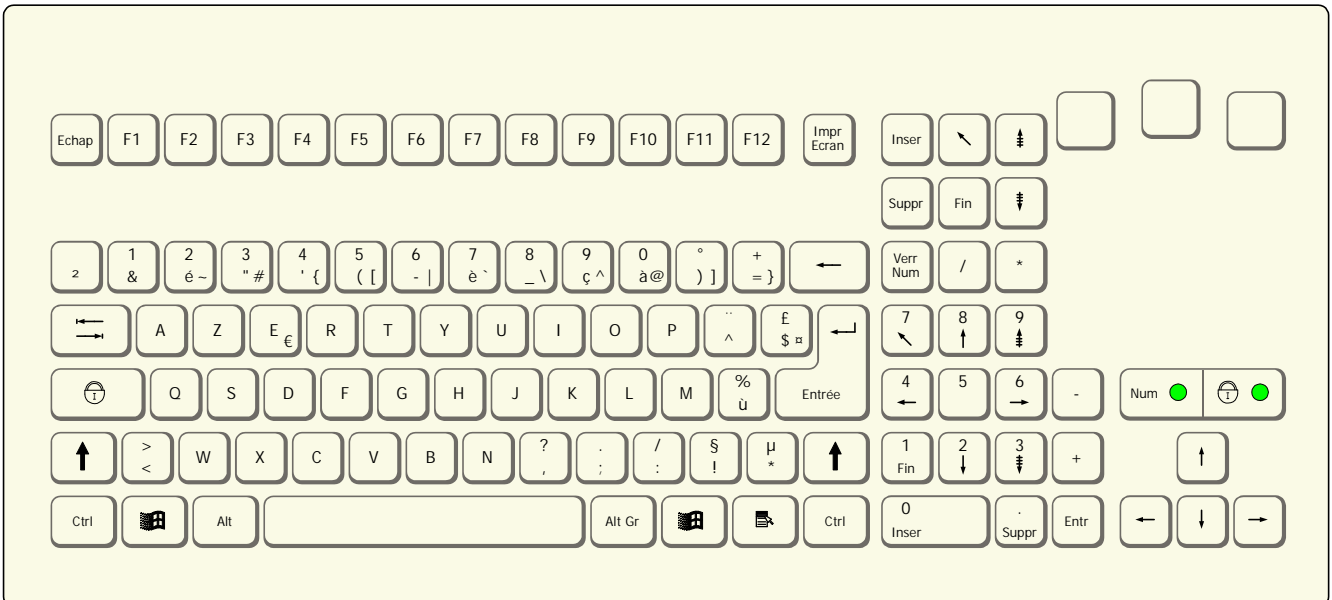

KBxx106x1 (US-Qwerty, international)

KBxx106x33 (French-Azerty)

KBxx106x34 (Spanish-Qwerty)

KBxx106x49 (German-Qwertzu)

KBM32xx (Handheld keyboard)

KBxx65xx (Operator keyboard)